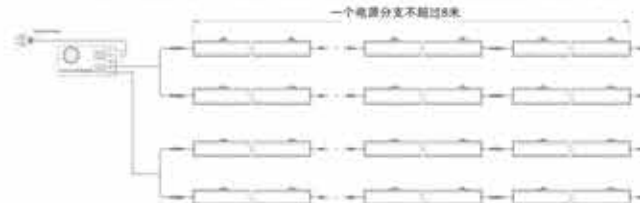

The four-pin male and female tube connected, two-wire signal, the second core power supply. Corresponding connection, And make sure no bad connection and reliable phenomenon. Lamp power can be grouped to provide the power feeder with multi-core copper wire, 2.5mm² cross section above. Between the lamp and the lamp signal line can be up to 2 meters.

该灯管采用四芯公母插, 二芯信号, 二芯电源。相对应的连接, 并确认连接可靠无接触不良现象。灯管电源可以分组提供, 电源支线用多芯铜线, 横截面积2.5mm²以上。灯管和灯管之间的信号线最长不能超过2米。