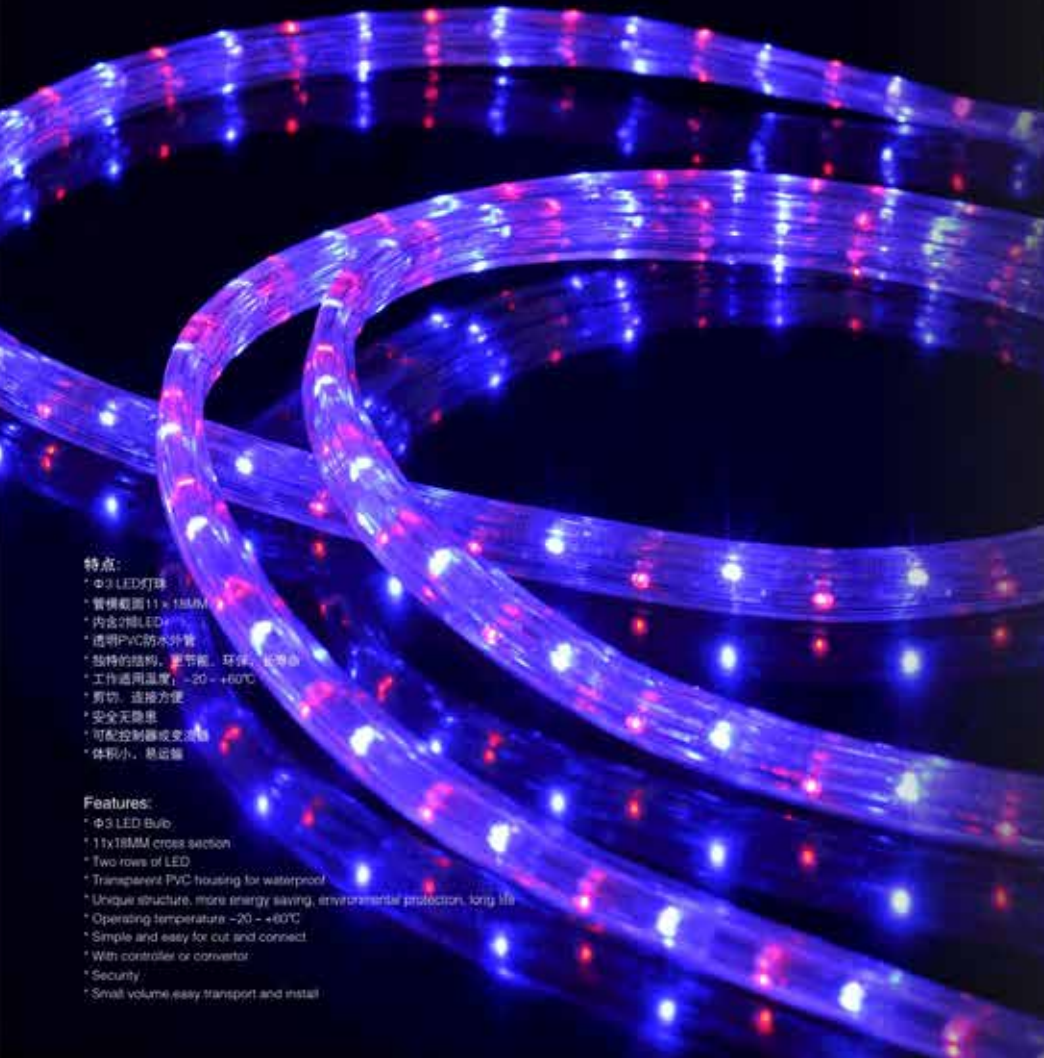

SMD LED FLEXIBLE LIGHTS BAR LINKS METHOD

SMD LED 贴片灯条连接方法

220V SMALL CONTROLLER CONNECTION METHOD

220V 小控制器连接方法

DC12V BIG CONTROLLER AND AMPLIFIER CONNECTION METHOD

DC12V 大控制器及放大器连接方法

LED 3-WIRE FLAT ROPE

LED扁三线亮彩灯带