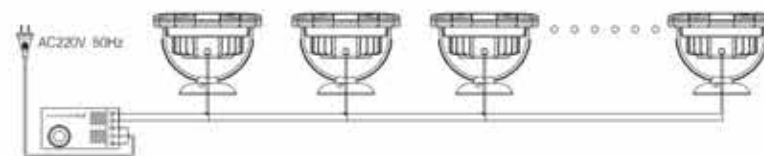

DC24V(360W)的开关电源, 所接灯具数量要根据实际功率来定, 实际应用中不超过开关电源总功率的80%

Product characteristics 产品特性

本产品外壳采用全不锈钢材质, 具有突出的抗冲击能力, 且透光合理, 显色效果好, 可视角度大, 并采用高亮量的LED, 功耗小, 热量低, 寿命长, 产品内置恒流驱动芯片, 更加保证了LED的使用寿命。

特殊的真空防水设计, 元器件不氧化, 能在水下长期稳定工作, 防护等级高达IP68,

可以做单色和七彩效果, 通过DMX512控制器可实现渐变、跳变、追星等效果。

This product adopts stainless steel material, shell has prominent impact resistant capability, and reasonable color, light, good effect, visual Angle And the use of high quality, low consumption, LED low quantity of heat, and long service life. Built-in constant-current drive chip products, ensure LED using life.