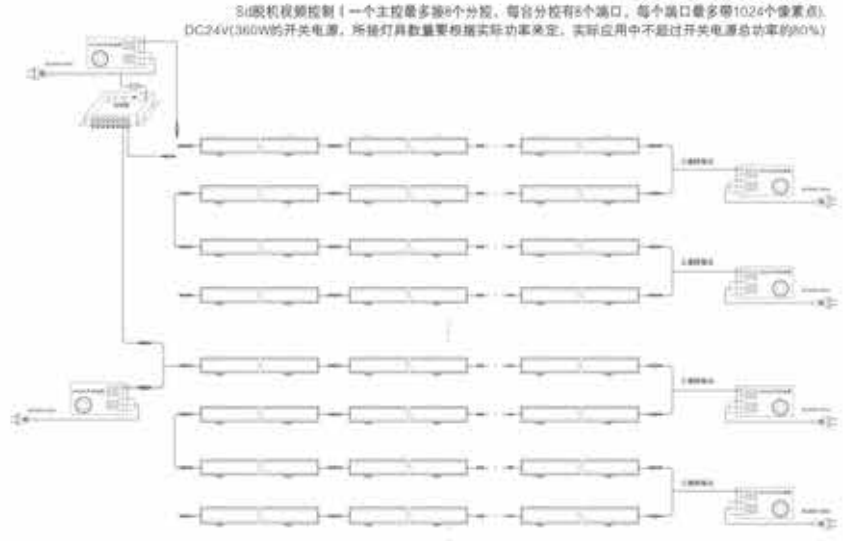

GREEN HORNET 青蜂侠SMD

Installation instructions 安装说明

1. 首先把固定底座固定在墙上。
  2. 将铝线灯安装在固定底座上，拧紧螺丝在铝线灯上方，用螺丝刀压紧。
  3. 将连接线可靠连接，侧面出线时，对接线取下。
  4. 确认安装无误，无电气短路，不用的连接头用防水胶布包好，然后接入相应的电源。
  5. 如果在安装中出现问题，请咨询本公司技术人员。
1. First fix the fixed base to the wall.
  2. Lights mounted on the aluminum fixed base and tighten the screws at the top of aluminum lamp, pressed with a screwdriver.
  3. Connect the cable to connect reliably, when the outlet side, down to the wire.
  4. Verify correct installation, no electrical short circuit. Unused connector wrapped with waterproof tape. And access to appropriate power source.
  5. If the installation problems, please consult our technical staff.

全彩接线示意图

单色接线示意图