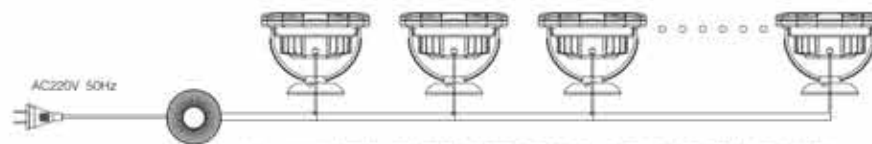

AC24V(360W)的变压器, 所接灯具数量要根据实际功率来定, 实际应用中不超过开关电源总功率的80%