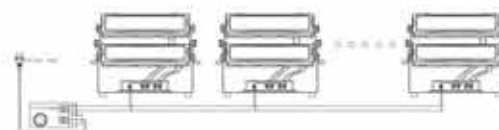

单色的接线示意图

DC24V (360W开关电源所接灯管数量要根据实际功率来定，实际应用中不超过开关电源总功率的80%)