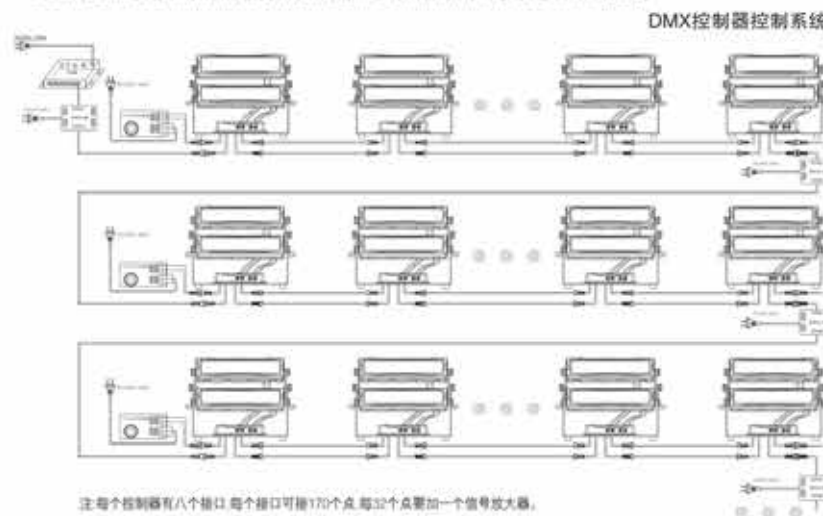

DMX512灯具系统接线示意图

DC24V (360W开关电源所接灯管数量要根据实际功率来定，实际应用中不超过开关电源总功率的80%)