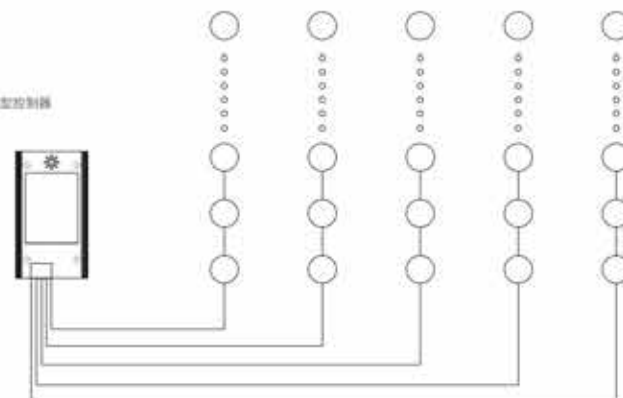

Applications

LED digital tube, spot light, exposed light, lights, modules, pixel screen, high power DMX fixtures and so on

05.4352 超薄迷你控制器