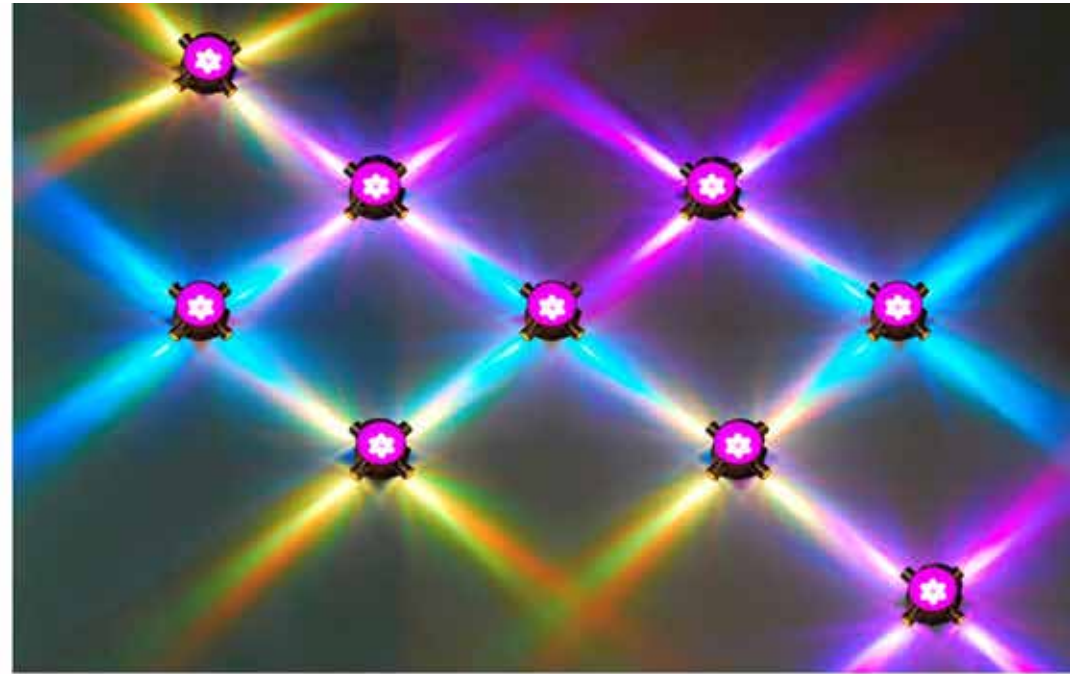

Product characteristics 产品特性

本系列产品外壳采用高纯PC外罩+铝底座, 具有突出的抗冲击能力, 耐蠕变和尺寸稳定性好, 耐晒、吸水率低, 绝缘介电性能优良(PC)。

采用高亮度的LED, 无辐射且节能, 耗电量低, 使用寿命长, 光色柔和, 色泽均匀亮丽, 无眩光, 不含汞、钠元素等有害物质。

广泛应用于花园、舞台、立交桥、大型桥梁、景观照明以及城市亮化工程。

This series product shell USES high-grade PC cover aluminum base + has prominent impact resistance, resistance to creep and dimension stability, good heat, absorbent rate is low, non-toxic, dielectric properties.

Using high quality LED, no radiation, low energy consumption, and long service life. Light color bright lustre downy, uniform, no glare, do not contain mercury, sodium elements such harmful substances.

Widely applied in garden, stage, overpasses and building outline, the landscape lighting and designs city-lighting project.

安装说明:

1. 首先将点光源固定牢固。
2. 将连接线缆可靠连接。
  单端点光源时, 点光源与电源线或电源控制线相互连接。
  2头出公母接时, 点光源之间公母对接即可。
3. 确认安装无误, 无电气短路, 不用时连接头用防水胶布包好, 然后接入相应的电源/控制器。
4. 安装数量较多点光源时可以选择分支供电, 请符合当地每个分支电缆线的电流负载和电源压降, 并选用合适大小横截面积和长度的电缆线。
5. 如果在安装中出现问题, 请咨询本公司技术人员。

1. First fix light firmly.
2. The reliable connection cables.
  One-port qualification, point light sources with power or control connected.
  2 the male female head, between male parent docking point light
3. To confirm correct installation, no electrical ceccal. No connection with waterproof tape wrapped head. Then access the corresponding route/bolt hole.
4. Installation quantity can choose a multi-point source power supply, please considering branch of each branch cable current load and power supply pressure drop, and choose the right size of cross-sectional area and length of cable.
5. If the installation problems, please consult our technical staff.