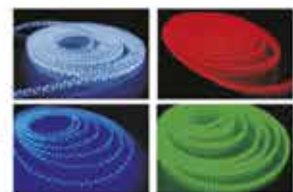

Item No. 型号	Diameter 直径(mm)	Voltage 电压(V)	LED Spacing 灯身间距(mm)	LED Qty/m 每米LED数	Watts/m功率速率		Cutting Unit单元长度(m)		Max. Connect Length 最大使用长度(m)
					B/G/W	R/Y/O	B/G/W	R/Y/O	
CHG-B3W-60P-220V	11x18mm	220V	33.3mm	60pcs	4.4W	4.4W	2.0m	2.0m	100m
CHG-B3W-72P-220V	11x18mm	220V	27.8mm	72pcs	4.4W	4.4W	2.0m	2.0m	100m
CHG-B3W-60P-110V	11x18mm	110V	33.3mm	60pcs	4.4W	4.4W	1.0m	1.0m	50m
CHG-B3W-72P-110V	11x18mm	110V	27.8mm	72pcs	4.4W	4.4W	1.0m	1.0m	50m
CHG-B3W-60P-24V	11x18mm	24V	33.3mm	60pcs	4.8W	2.9W	0.2m	0.35m	30m
CHG-B3W-72P-24V	11x18mm	24V	27.8mm	72pcs	5.6W	3.5W	0.17m	0.276m	20m
CHG-B3W-60P-12V	11x18mm	12V	33.3mm	60pcs	4.8W	2.9W	0.1m	0.17m	15m
CHG-B3W-72P-12V	11x18mm	12V	27.8mm	72pcs	5.6W	3.5W	0.083m	0.14m	15m

Available Color Class: PVC Extruded Rope with any color of $\phi 3$ mm LED (Red, Yellow, Blue, Green, White, Warm White, RGB, etc.) IP Rating: 防护等级: IP44