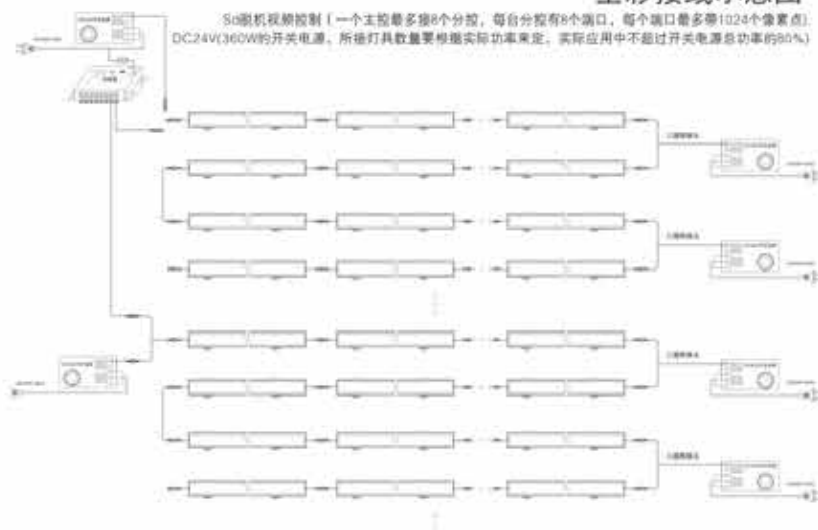

STREAMER PHANTOM ONE

流光魅影1号

SMD

Installation instructions 安装说明

1. 首先把固定底座固定在墙壁上。
  2. 将灯线安装在固定底座上，拧紧螺丝在铝线灯上方，用螺丝刀压紧。
  3. 将连接线可靠连接，侧面出线时，对接线卸下。
  4. 确认安装无误，无电气短路，不用连接器用防水胶布包好，然后接入相应的电源。
  5. 如果在安装中出现问题，请咨询本公司技术人员。
1. First the fixed base to the wall.
  2. Lights mounted on the aluminum fixed base and tighten the screws at the top of aluminum lamp, pressed with a screwdriver.
  3. Connect the cable to connect reliably, when the outlet side, down to the wire.
  4. Verify correct installation, no electrical short circuit, unused connector wrapped with waterproof tape. And access to appropriate power source.
  5. If the installation problems, please consult our technical staff.

全彩接线示意图

单色接线示意图