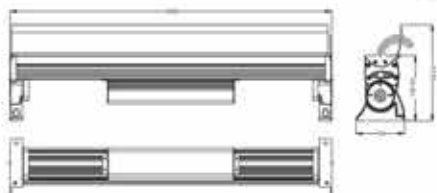

HARMONY

High power cast light

和谐号大功率投光灯

Installation instructions 安装说明

1. 首先将卡子用螺丝固定牢固。
2. 将灯具与电源线可靠连接，不用的线头用防水胶布包好。
3. 在安装接线时一个分支电源最多串接6只。
4. 确认安装无误，无电气短路后，接通相应的控制电源。
5. 如果在安装中出现问题，请咨询本公司技术人员。