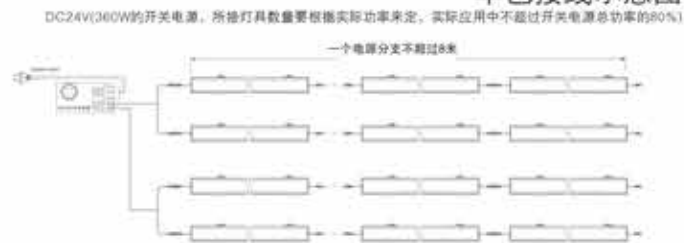

STREAMER PHANTOM ONE

流光魅影1号

SMD

Installation instructions 安装说明

1. 首先把固定底座固定在墙壁上。
  2. 将灯线安装在固定底座上，拧紧螺丝在铝线灯上方，用螺丝刀压紧。
  3. 将连接线可靠连接，侧面出线时，对接线卸下。
  4. 确认安装无误，无电气短路，不用连接器用防水胶布包好，然后接入相应的电源。
  5. 如果在安装中出现问题，请咨询本公司技术人员。
1. First the fixed base to the wall.
  2. Lights mounted on the aluminum fixed base and tighten the screws at the top of aluminum lamp, pressed with a screwdriver.
  3. Connect the cable to connect reliably, when the outlet side, down to the wire.
  4. Verify correct installation, no electrical short circuit, unused connector wrapped with waterproof tape. And access to appropriate power source.
  5. If the installation problems, please consult our technical staff.

全彩接线示意图

单色接线示意图