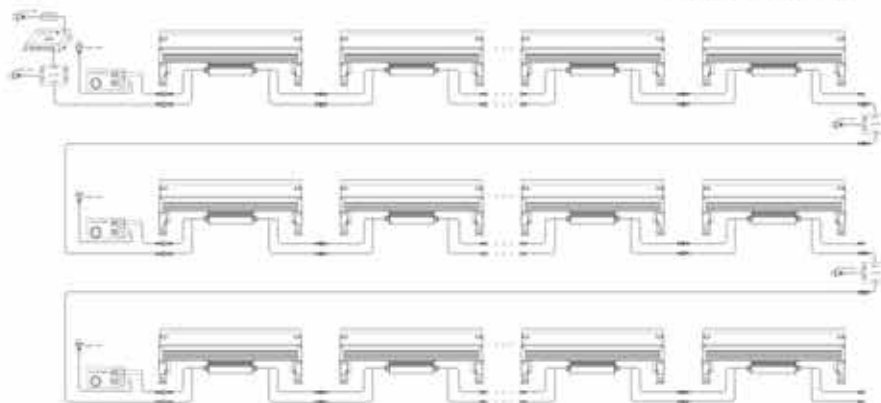

DMX512灯具系统接线示意图

DC24V (360W开关电源所接灯管数量要根据实际功率来定，实际应用中不超过开关电源总功率的80%)

DMX控制器控制系统