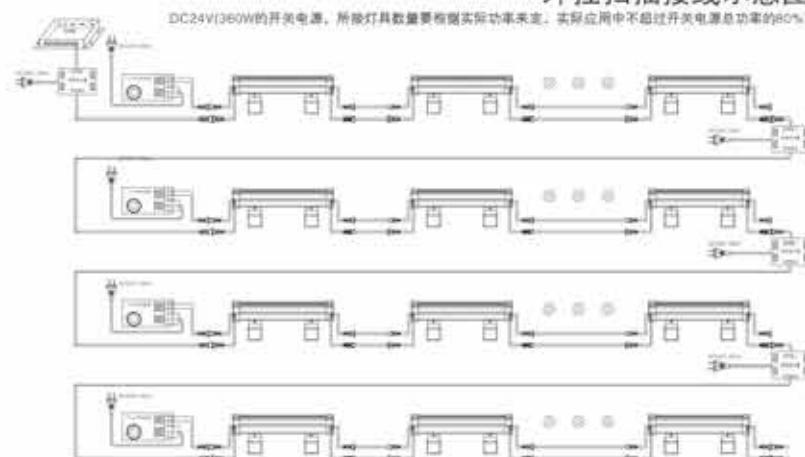

外控扫描接线示意图

注每个控制端有八个接口，每个接口可接10个点，每个点是一个独立的大灯。

单色接线示意图

DC24V(350W)为例的开关电源，一个开关电源最多接15个灯具。
DC24V(360W)的开关电源，所接灯具数量要根据实际功率来定，实际应用中不超过开关电源总功率的80%