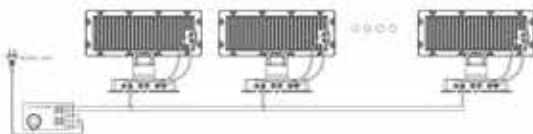

外控扫描接线示意图

DC24V(360W)的开关电源，所接灯具数量需根据实际功率决定，实际应用中不超过开关电源总功率的80%