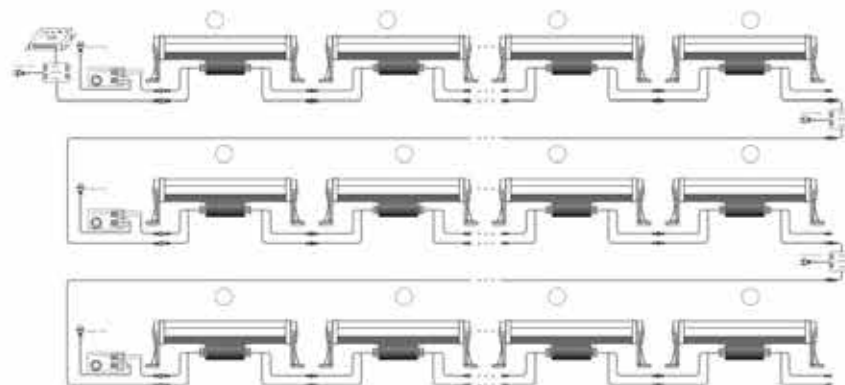

DMX控制器控制系统