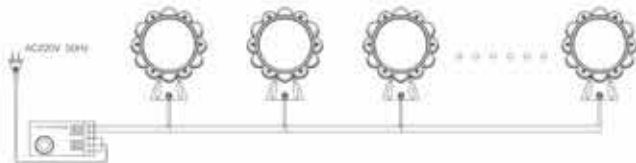

LED WALL WASHER

天天向上 投光灯
LED WALL WASHER

1. 安装说明:
1. 根据现场场景布置灯的位置, 并可靠固定。
  2. 连接好DMX512信号线和电源线。本产品配有国际标准DMX512信号线, 公极为信号输入, 母极为信号输出。
  3. 确认安装无误, 无电气短路。
  4. 参照操作说明, 通电把灯的地址调到控制器对应的通道。
  5. 按照DMX512原理, 所连接的灯具超过32个时, 要加上对应的中继器。
  6. 如果在安装中出现问题, 请咨询本公司技术人员。

1. Installation instructions:
1. according to the scene of the lamp decorate good location, and reliable fixed.
  2. connect DMX512 signal and power, this product is equipped with international standard DMX512 signal, and pick up for signal input, mother for signal output.
  3. 3 and confirmation, installation, no electrical circuit.
  4. referring to the operating instructions, the address of the lamp to controller. Corresponding
  5. according to the principle that the connection DMX512 lamps and lanterns over 32, with corresponding Repeaters.
  6. if installed problems, please consult our technical staff.

单色接线示意图

以DC24V(360W)为例的开关电源, 一个开关电源最多接15个灯具。

DC24V(360W)的开关电源, 所接灯具数量要根据实际功率而定, 实际应用中不超过开关电源总功率的80%。

外控扫描接线示意图

DC24V(360W)的开关电源, 所接灯具数量要根据实际功率而定, 实际应用中不超过开关电源总功率的80%。

注: 每个控制器有八个地址, 每个地址可接170个点, 每个点要加一个信号放大器。