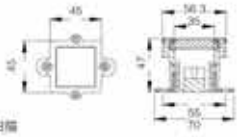

产品型号 model: DGY-F45
电源电压 voltage: AC24V/DC24V
Power 功率: 1.5W
LED灯珠颗数 LED lamp beads quantity: 4PCS or SMD5050
灯具防护等级: IP65
cover color 外壳颜色: 银白/沙黑/铝底
工作温度: -20°C至+55°C
功能描述: 单色; 内嵌七彩(渐变、跳变); 外嵌七彩; 外嵌扫描