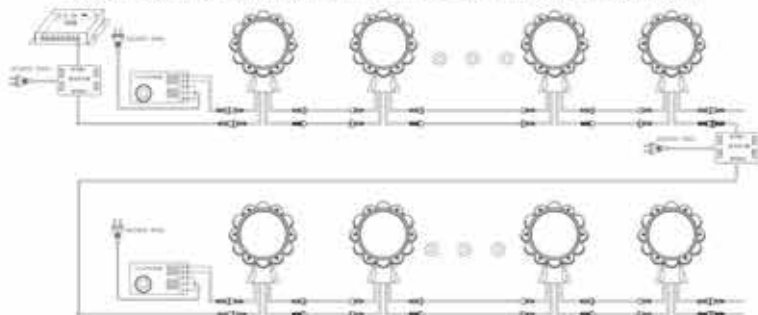

外控扫描接线示意图

DC24V(360W)的开关电源, 所接灯具数量要根据实际功率而定, 实际应用中不超过开关电源总功率的80%。

注: 每个控制器有八个地址, 每个地址可接170个点, 每个点要加一个信号放大器。