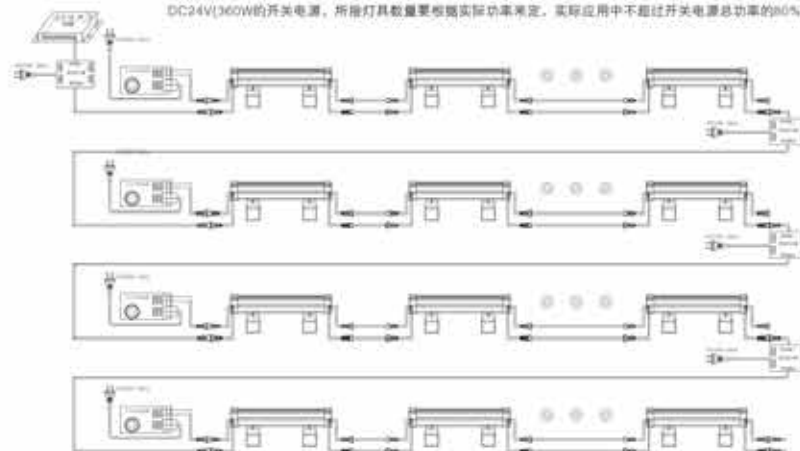

外控扫描接线示意图

DC24V(360W)的开关电源，所接灯具数量要根据实际功率来定，实际应用中不超过开关电源总功率的80%。

注：每个控制线有八个接口，每个接口可接120个灯，每10个灯要加一个线号放大器。