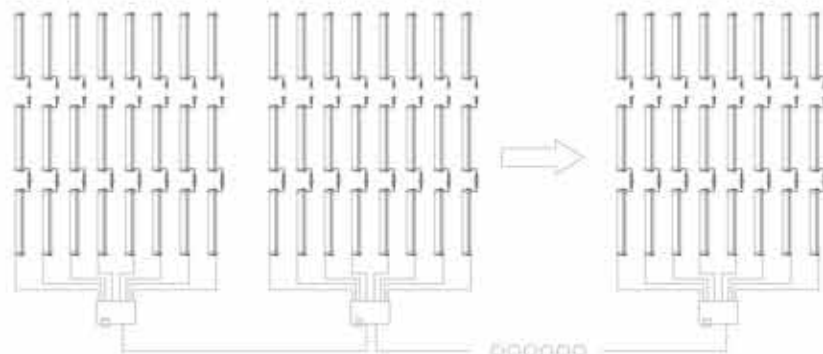

T-8000C system features:

T-8000C OFFLINE CASCADE CHART T-8000C 脱机级联架构图

1. 脱机播放, 信号线同步。
2. 每台控制器输出 8 路信号, 每路带载 512/1024 个灯, 每台控制器可带载 4096/8192 灯。(每一路 512 点帧频可以达到 30 帧/秒, 超过 512 点, 帧频有所降低。)
3. 可以实现画面分割, 多台组合可播放大规格视频媒体。
4. 控制器级联个数不受限制, 可以无限级联。
5. 硬件自动识别第一个控制器为主控, 前面的控制器为分控, 不需要任何设置。

备注:

1. T8000C 单单机使用时, 最多存放 16 个文件, 将多个文件依次拷贝到 SD 卡即可。
2. 若多台级联时, 软件会自动在工程目录下生成多个*.led 文件, 然后将控制数据存入各自的*.led 文件即可。(生成的多个*.led 文件在编辑的 Led 目录下)。
3. 在多台控制脱机级联的情况下, 只有主控 1 号机 1 的按键起作用, 后面分控的按键是不起作用的。