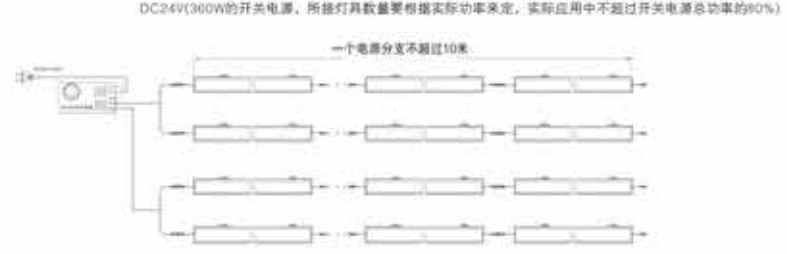

GREEN HORNET 青蜂侠SMD

Installation instructions 安装说明

1. 首先把固定底座固定在墙上。
  2. 将铝线灯安装在固定底座上，拧紧螺丝在铝线灯上方，用螺丝刀压紧。
  3. 将连接线可靠连接，侧面出线时，对接线取下。
  4. 确认安装无误，无电气短路，不用的连接头用防水胶布包好，然后接入相应的电源。
  5. 如果在安装中出现问题，请咨询本公司技术人员。
1. First fix the fixed base to the wall.
  2. Lights mounted on the aluminum fixed base and tighten the screws at the top of aluminum lamp, pressed with a screwdriver.
  3. Connect the cable to connect reliably, when the outlet side, down to the wire.
  4. Verify correct installation, no electrical short circuit. Unused connector wrapped with waterproof tape. And access to appropriate power source.
  5. If the installation problems, please consult our technical staff.

全彩接线示意图

单色接线示意图