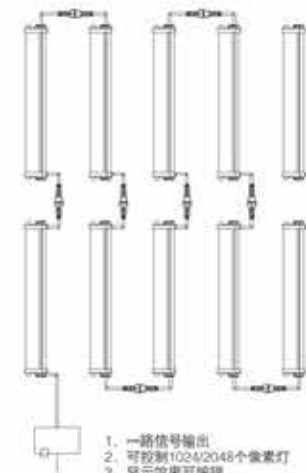

T-1000C System Features

1. single-port off-line controller T-1000C Manual 1.256 level grayscale control, software Gamma correction.
2. supports a variety of point, line, surface light source, supports a variety of matrix, shaped handle.
3. the controller 1 port output, with a 1024/2048 light.
4. line control, playback content stored on an SD card.
5. T-1000C store up to 18 files, multiple files can be in turn copied to the SD card.